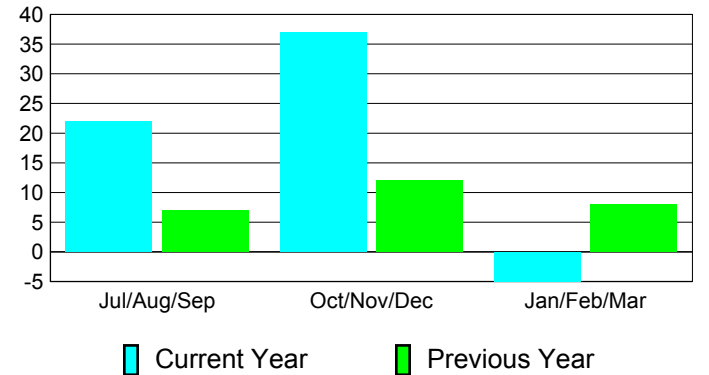

Gender Comparison 2010-2011

Jul/Aug/Sep

Oct/Nov/Dec

Jan/Feb/Mar

Male

Female