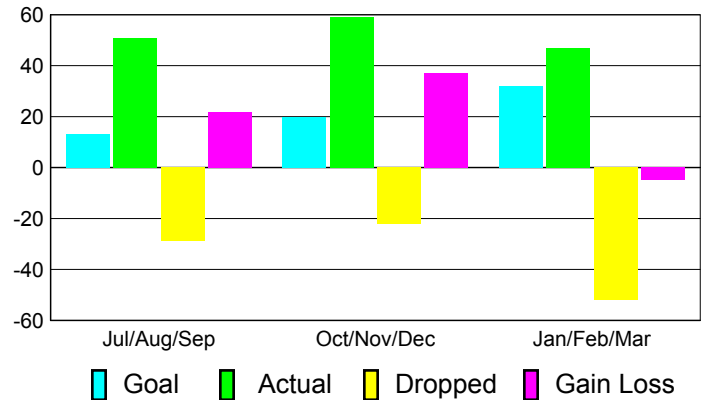

### YTD Status Quo Clubs 2010-2011

Status Quo Clubs Compared to Status Quo Members

## MEMBERSHIP

**Membership Results  
2010-2011**

**Membership  
2009-2010**

Month	Net Memb Goal	Actual New Memb	Actual Dropped Memb	Gain/Loss of Memb	Gain/Loss of Memb
Jul/Aug/Sep	13	51	-29	22	7
Oct/Nov/Dec	20	59	-22	37	12
Jan/Feb/Mar	32	47	-52	-5	8
<b>Totals</b>	<b>65</b>	<b>157</b>	<b>-103</b>	<b>54</b>	<b>27</b>

### Membership Results 2010-2011

Goal, New, Dropped, Gain/Loss

### Comparison of Membership Gain/Loss

Current Year Compared to the Previous Year